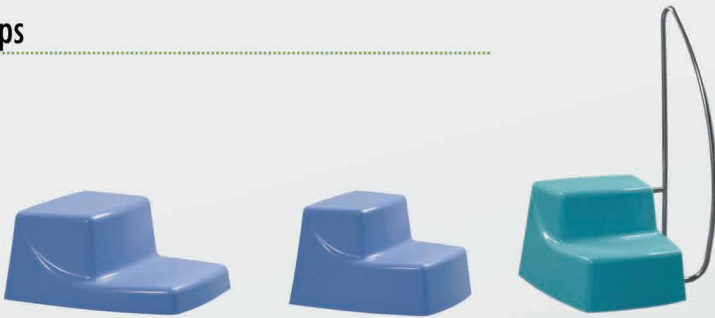

Steps

NL - 123