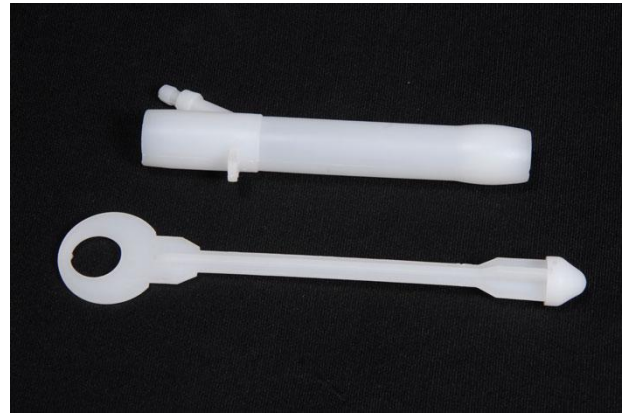

Colon Hydrotherapy Equipment

Description

MODEL: FLEXSTREAM

- ✓ With Three Stage RO Filter and built-in UV Treatment
- ✓ Built-in 3 KW Heater
- ✓ Built-in 20 Ltrs of Storage Tank
- ✓ Separate Herbal Box to send Herbal Extract Juice to Intestine
- ✓ With Digital screen indicating PSI pressure, flow rate of water, timer, temperature settings
- ✓ with 500 Kits of SPECULUM and disposable drainage pipe 1.5 Mtr
- ✓ 22" Video Monitor Wall Mount for viewing INTESTINE wastage coming out through screen
- ✓ With one colon bed
- ✓ With one 3KW Server Stabilizer
- ✓ Wheel mount model, treatment can be given in any place
- ✓ One colon chart, SFDA Certificate and one training certificate.

Colon Machine

NL - 101

View Box

Innovative Solutions for Health Care in *Naturopathy*

Drainage Pipe

Speculum

Example in use

Innovative Solutions for Health Care in *Naturopathy*