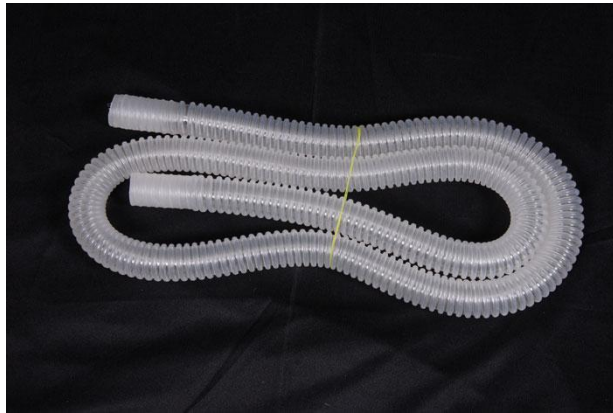

Colon Hydrotherapy Equipment

Description

MODEL: FLEXSTREAM

- ✓ With Three Stage RO Filter and built-in UV Treatment
- ✓ Built-in 3 KW Heater
- ✓ Built-in 20 Ltrs of Storage Tank
- ✓ Separate Herbal Box to send Herbal Extract Juice to Intestine
- ✓ With Digital screen indicating PSI pressure, flow rate of water, timer, temperature settings
- ✓ with 500 Kits of SPECULUM and disposable drainage pipe 1.5 Mtr
- ✓ 22" Video Monitor Wall Mount for viewing INTESTINE wastage coming out through screen
- ✓ With one colon bed
- ✓ With one 3KW Server Stabilizer
- ✓ Wheel mount model, treatment can be given in any place
- ✓ One colon chart, SFDA Certificate and one training certificate.

Colon Machine

NL - 101

View Box

Innovative Solutions for Health Care in *Naturopathy*

Drainage Pipe

Speculum

Example in use

Innovative Solutions for Health Care in *Naturopathy*