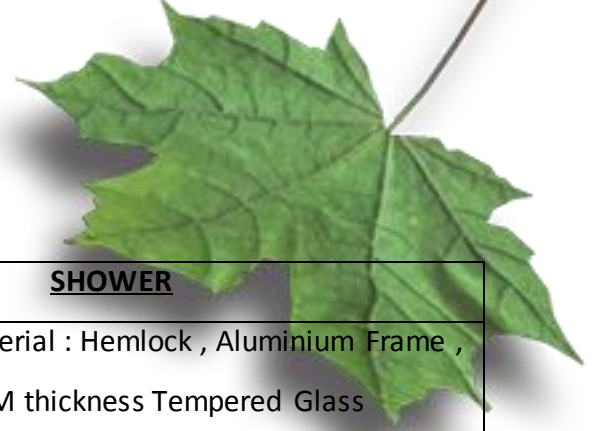

Dry Sauna & Shower (2 in 1 Room)

Description

- ✓ Model : NL1A004 (NL165)
- ✓ Size: 245*160*220 cm

<u>DRY SAUNA</u>	<u>SHOWER</u>
<ul style="list-style-type: none"> ✓ Material : Hemlock , Aluminium Frame , 8MM thickness Tempered Glass, Acrylic Tray, PVC Floor ✓ Hemlock backboard : 2 pcs ✓ Thermometer : 1pc ✓ Sandtimer : 1pc ✓ 3 KW stove : 1pc ✓ Hemlock Seats : 2sets ✓ Hemlock Floor : 1set ✓ Waterproof LED Lights : 1set ✓ Stainless Steel Handle : 1pc ✓ Liquid crystal computerized controller : 1set 	<ul style="list-style-type: none"> ✓ Material : Hemlock , Aluminium Frame , 8MM thickness Tempered Glass ✓ Top Copper Shower : 1pc ✓ 360°rotated copper shower : 1pc ✓ Copper Nozzels : 3pcs ✓ Copper Handshower : 1set ✓ Switchers : 1set ✓ Waterproof LED Lights : 1set ✓ PVC backboard : 1set ✓ Liquid crystal computerized Controller : 1set ✓ Stainless Steel Frame : 1set ✓ Voltage : 220V ✓ All is with 12V Safety Power ✓ Oval Shape Stainless Steel Handle : 1pc